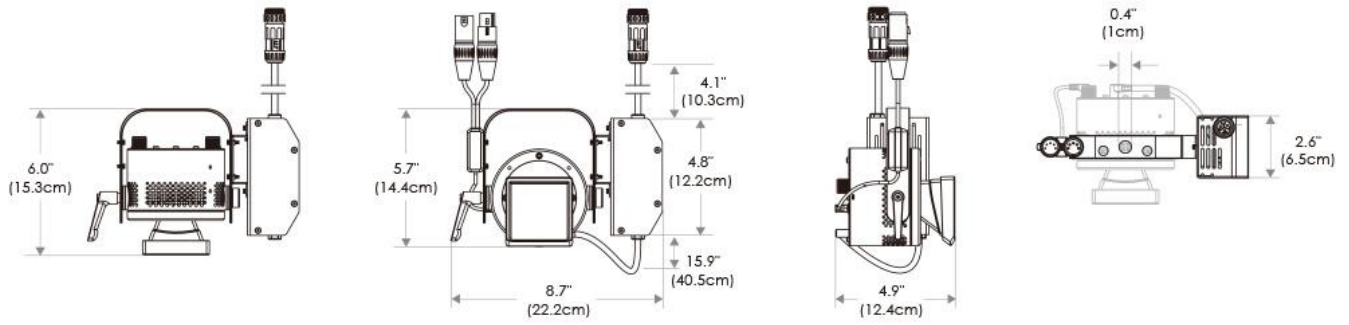

P3W Wash Light (Clamp)

90W LED/ Wall Wash

- Cine-Grade Light Quality
- Point-Source LED
- DMX Controllable
- 90W Power Draw
- Compact (< 8" of Vertical Space)

ORDERING GUIDE

CXP3W - - - **CLP** - **PSV** -

PSV	Power Supply
------------	--------------

Plug/Connection

US	US 120V
EU	EU 220V

SPECIFICATIONS

CRI / TLCI	95/90 typical (in CCT Mode of 2800K-6500K)
Dimming	100% - 0% flicker free
AC Power Draw	90W max
AC Input	100 - 240V AC, 50 - 60Hz
Remote Control	DMX 512
Cooling	Fan Cooled
Acoustic Noise	19 dBA (Auto Mode)
Operating Temp.	32 - 104°F (0 - 40°C)
Weight (Fixture + Power Supply)	3.2lb / 1.6kg

MECHANICAL FIGURES

PHOTOMETRIC DATA